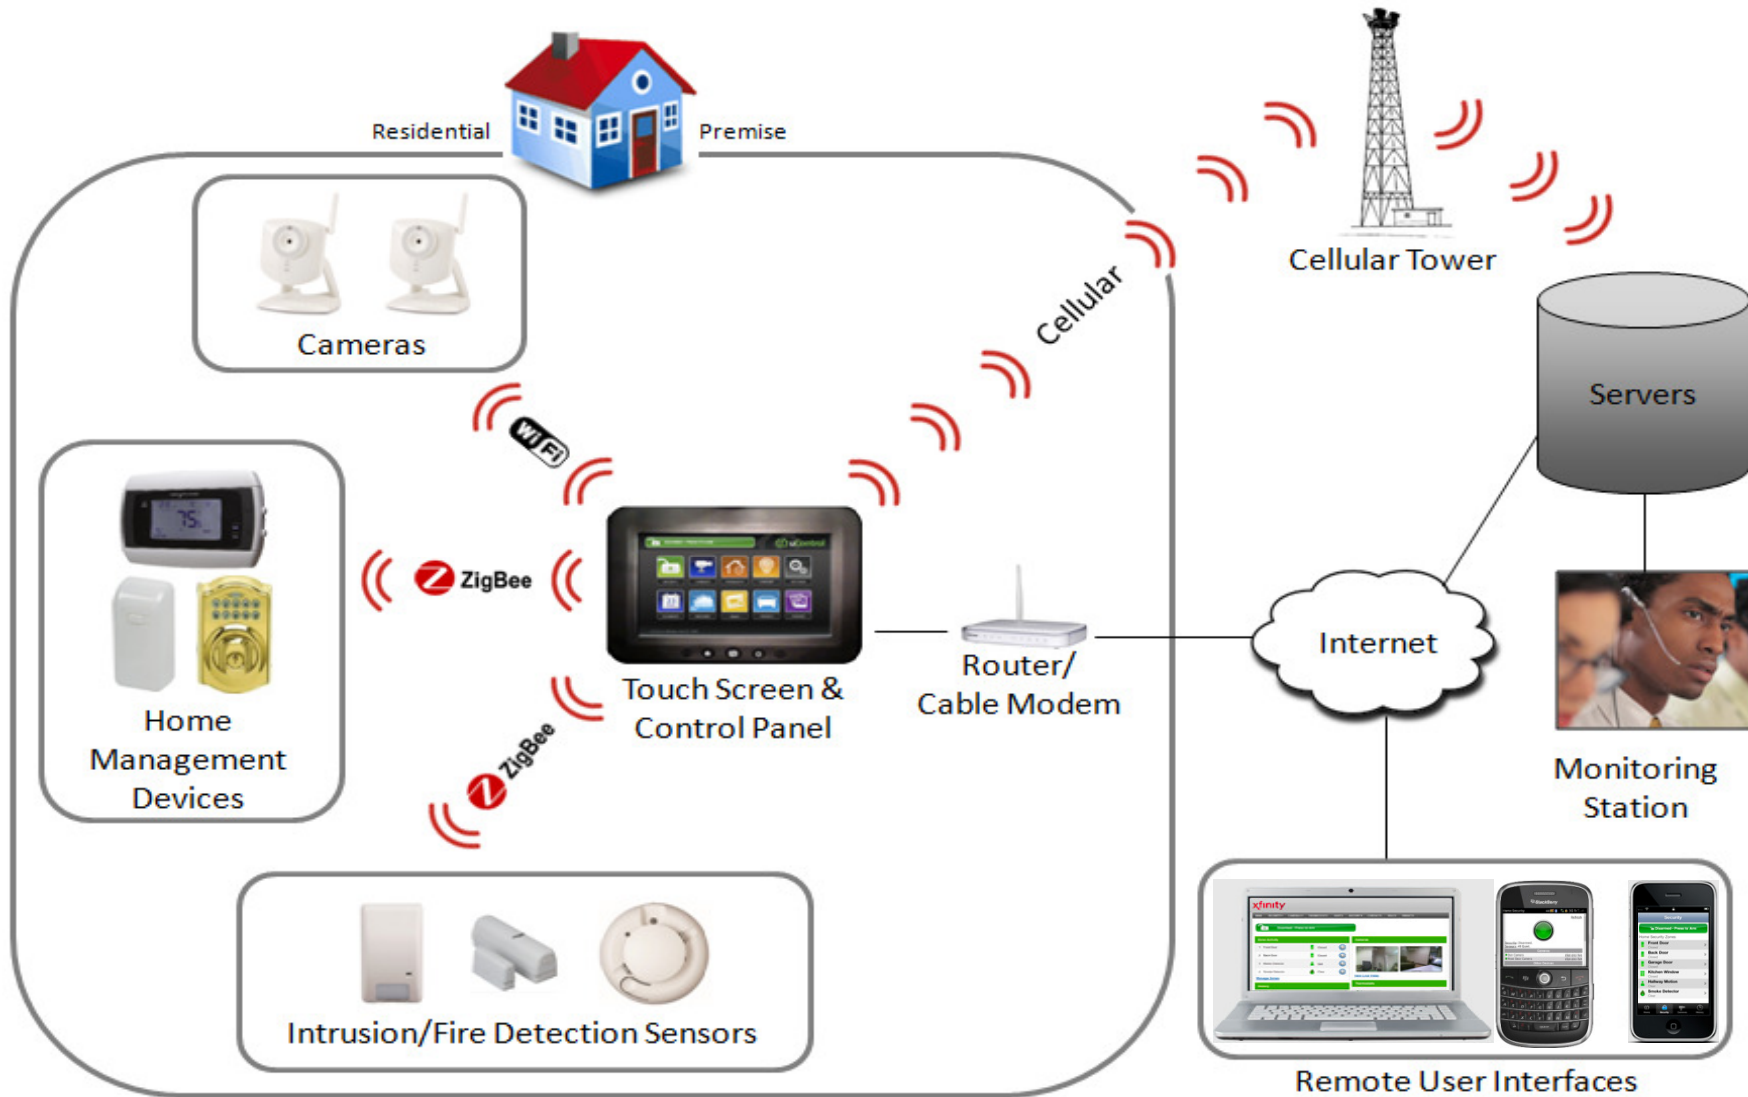

XFINITY Home Security (XHS) Comcast Home Automation

Tuesday, October 25, 2011

Home Security/Automation

Broadband Home Security Market is an Attractive New Line of Business for Comcast

- Large, fragmented market with over 20 million homes in US, mostly served by small regional players
- Ties to existing businesses (product convergence) and in leveraging the network

Comcast is Positioned to Enter Home Security/Automation Market

- Leveraging existing marketing engine, particularly the millions of moves Comcast handles annually
- New technology can leverage Internet, voice and video for additional value add

Comcast Product Strategy Based on Differentiated Features and Packaging

- Touch screen provides widgets such as live video, lighting, thermostat, weather, news, calendar, word of the day, Sudoku
- Monitor home activity remotely and get alerts (“find out when Johnny gets home from school each day”)

Eight Comcast Markets Launched

- Houston, Portland, Chattanooga, Naples/Sarasota, Nashville, Freedom, Jacksonville and Knoxville

XFINITY Home Security

iControl SMA Touchscreen

- Core Home Security - redundant connection over Broadband and Cellular
- Battery backup for power outages
- Full screen live video view from in-home cameras
- Smash and Grab Protection
- Connected to a 24/7 central monitoring station - email and SMS notifications on alarms
- Email and SMS notifications for zone or non-alarm monitoring
- Apps Platform (e.g., live video, lighting, thermostat, weather, news, calendar, word of the day, Sudoku)